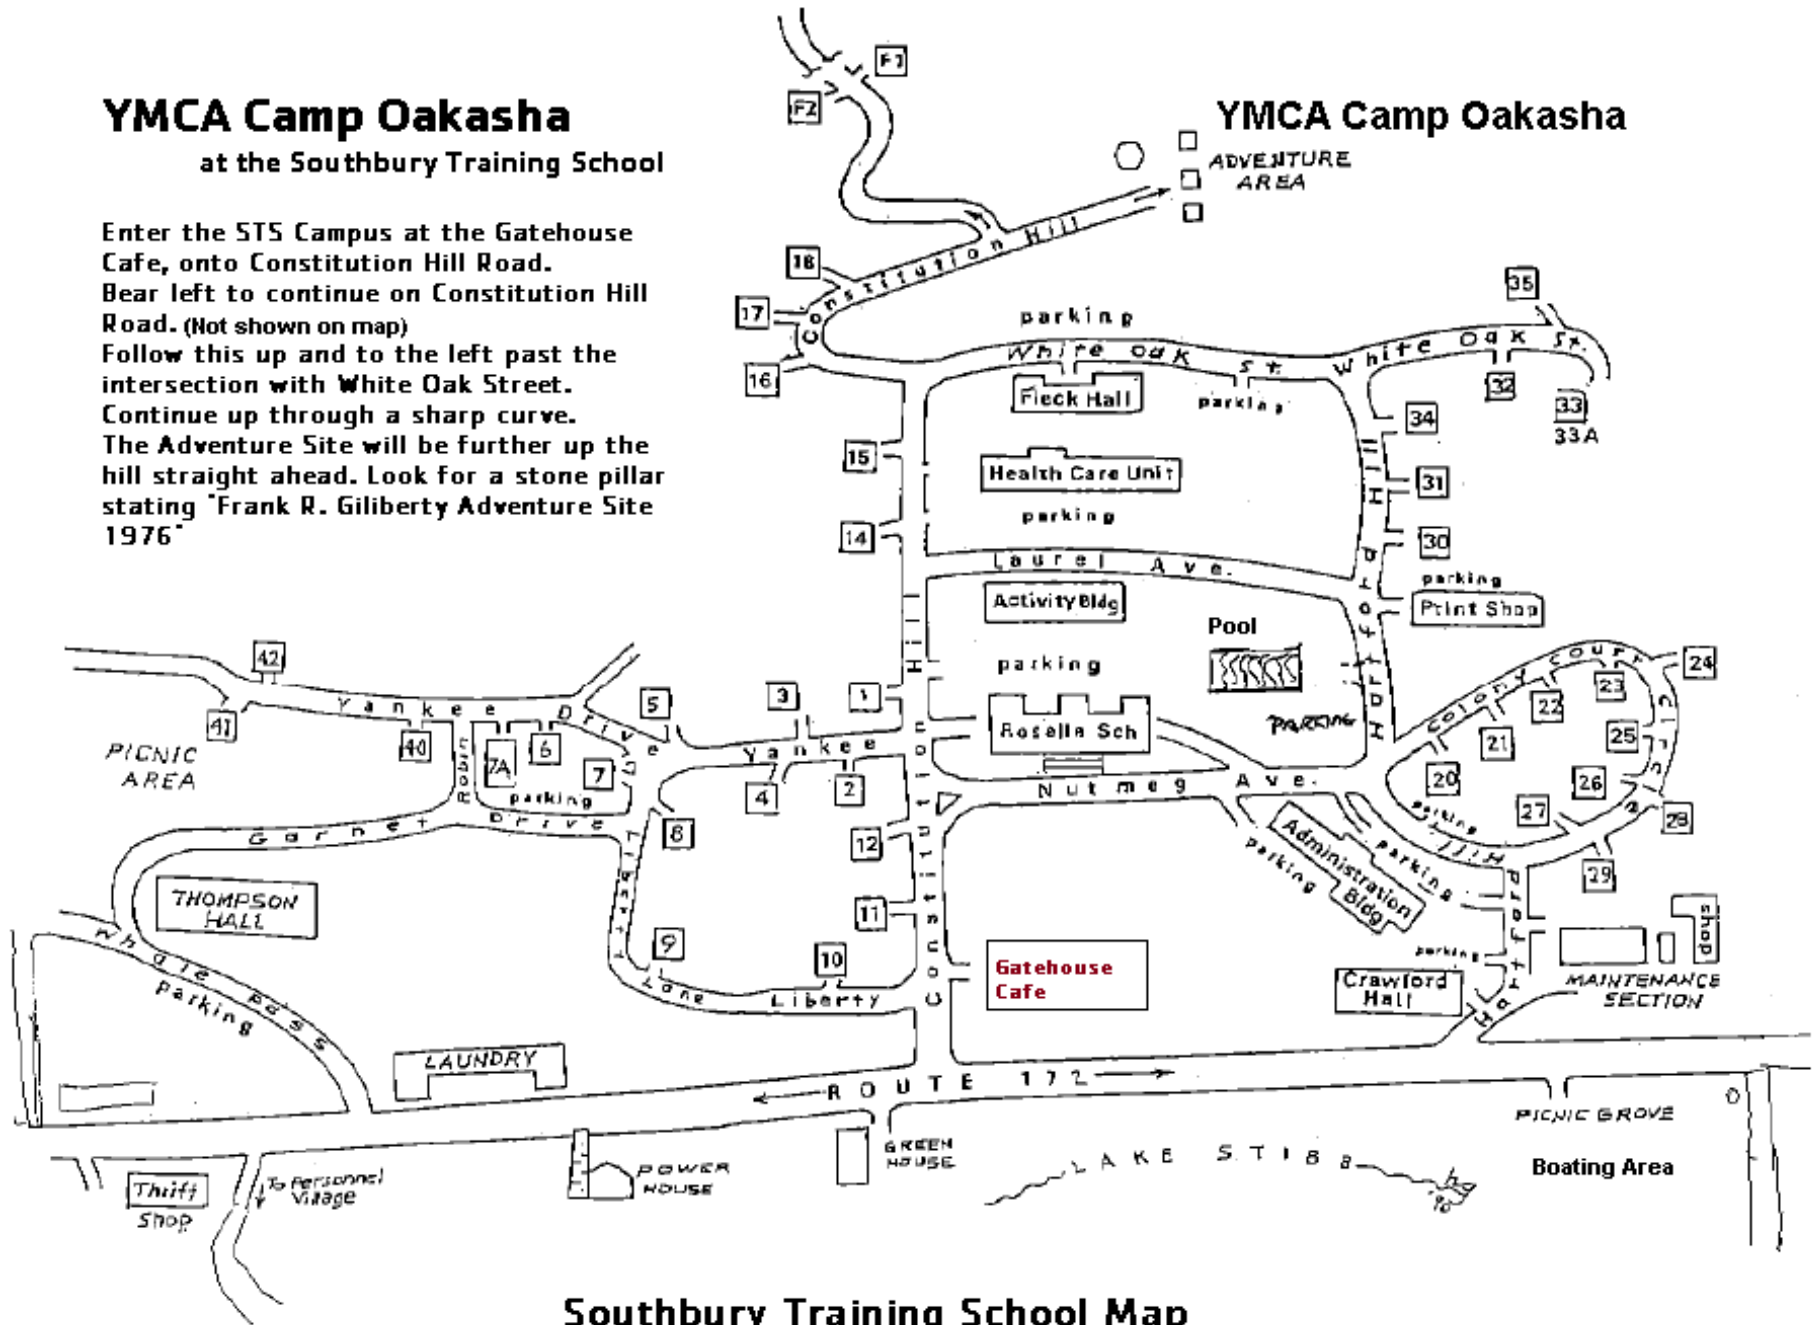

YMCA Camp Oakasha

at the Southbury Training School

Enter the STS Campus at the Gatehouse Cafe, onto Constitution Hill Road. Bear left to continue on Constitution Hill Road. (Not shown on map) Follow this up and to the left past the intersection with White Oak Street. Continue up through a sharp curve. The Adventure Site will be further up the hill straight ahead. Look for a stone pillar stating "Frank R. Giliberty Adventure Site 1976"

YMCA Camp Oakasha

ADVENTURE AREA

Southbury Training School Map

1641 South Britain Road, Southbury, CT 06488