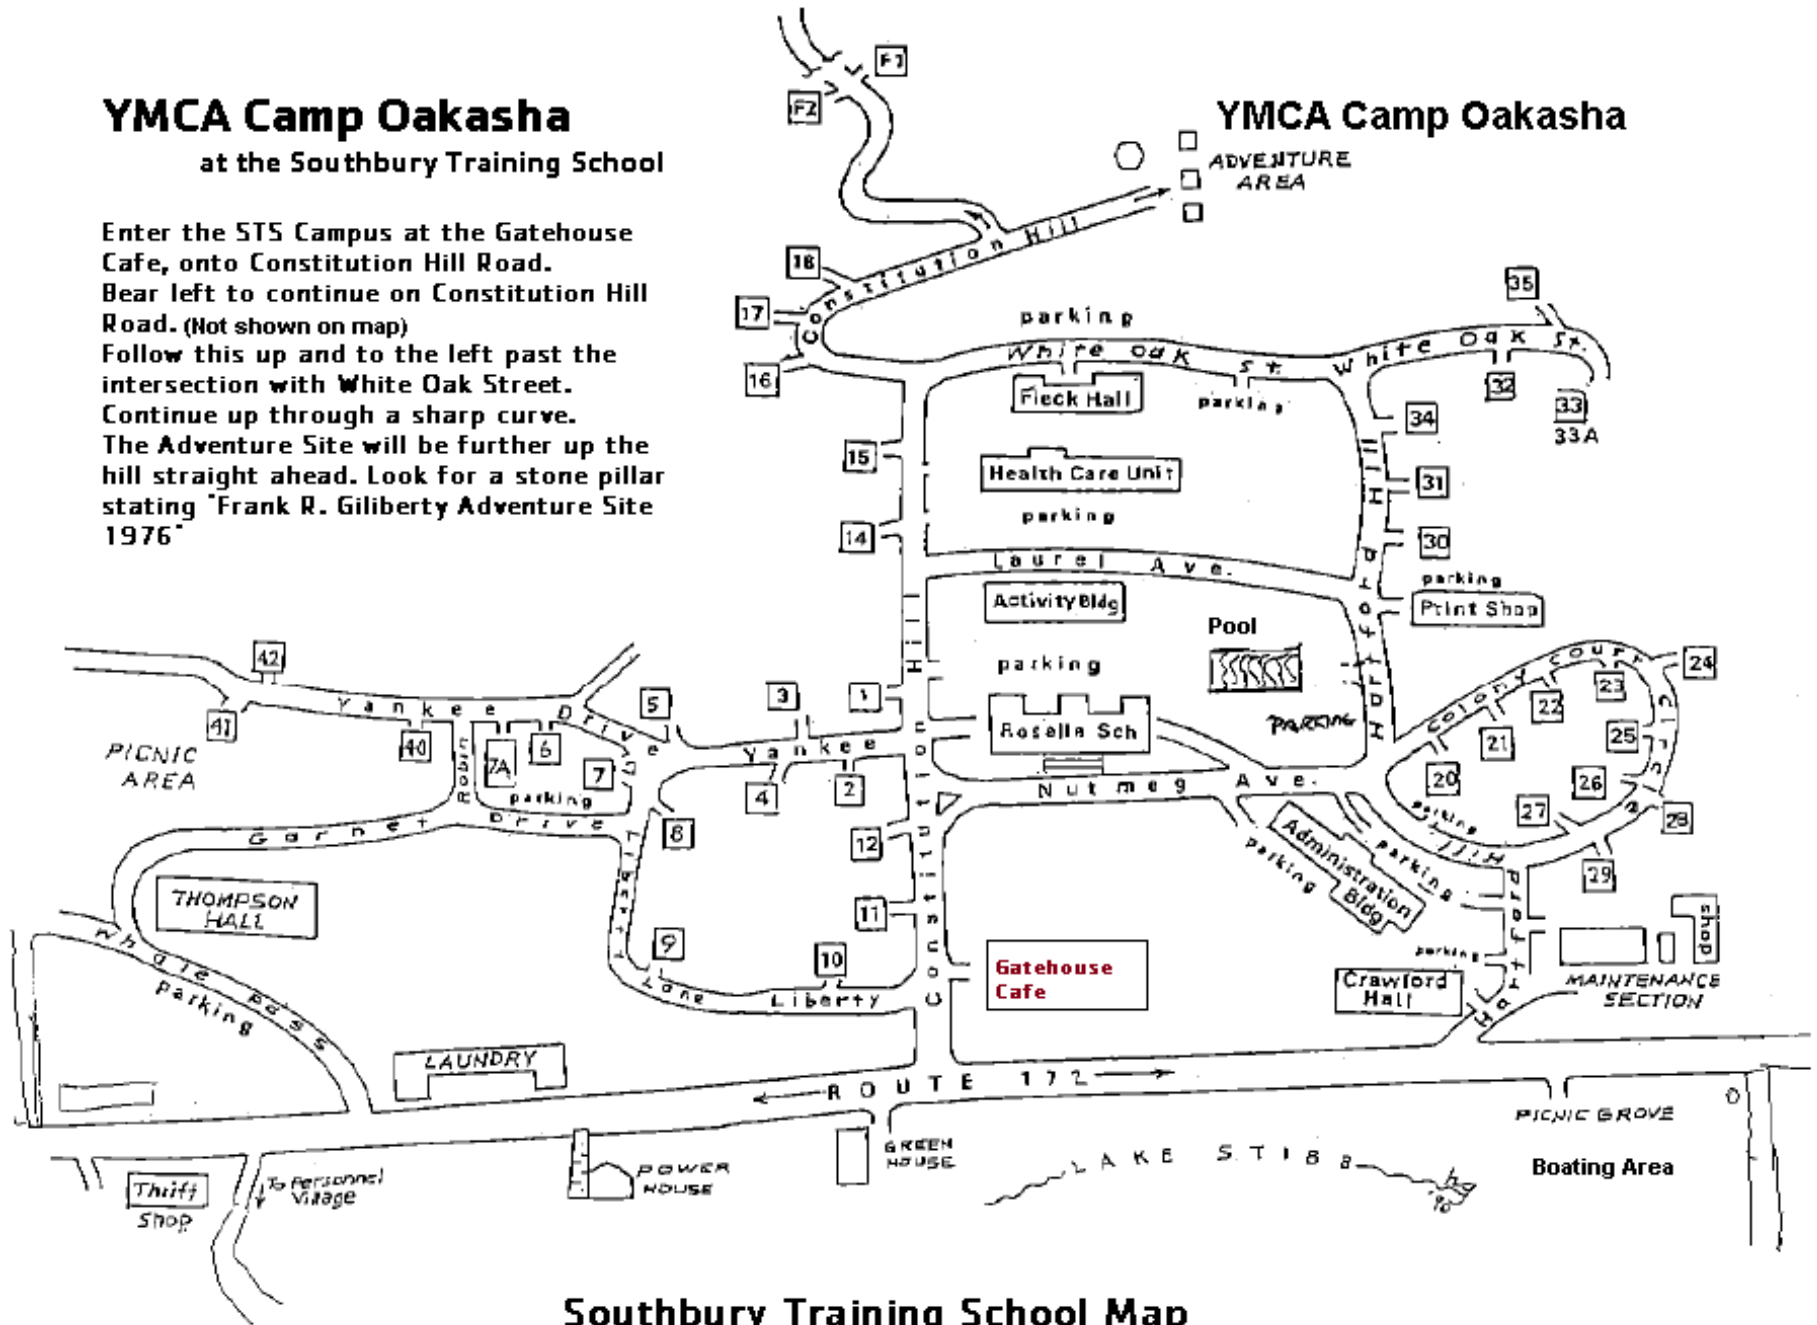

YMCA Camp Oakasha

at the Southbury Training School

Enter the STS Campus at the Gatehouse Cafe, onto Constitution Hill Road. Bear left to continue on Constitution Hill Road. (Not shown on map) Follow this up and to the left past the intersection with White Oak Street. Continue up through a sharp curve. The Adventure Site will be further up the hill straight ahead. Look for a stone pillar stating "Frank R. Giliberty Adventure Site 1976"

YMCA Camp Oakasha

ADVENTURE AREA

Southbury Training School Map
1641 South Britain Road, Southbury, CT 06488